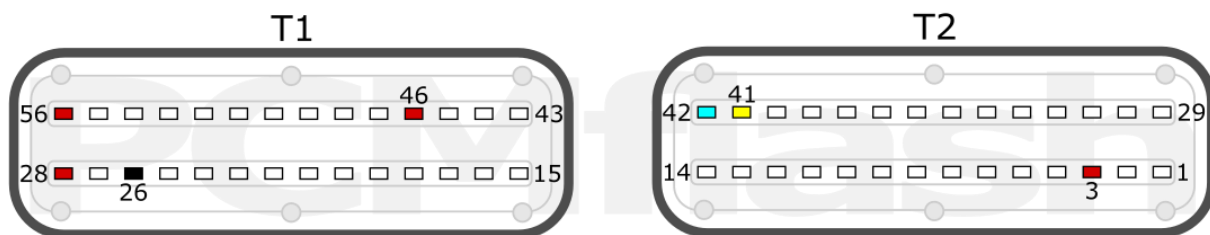

# PCMflash

Transmission Control Unit  
CVT19 (EAST80.11) TCU

<b>+12V</b>	T1: 28, 46, 56; T2: 3	<b>CAN-L</b>	T2: 42
<b>GND</b>	T1: 26	<b>CAN-H</b>	T2: 41

CHERY

pcmflash.ru

v.1

2022-06-11