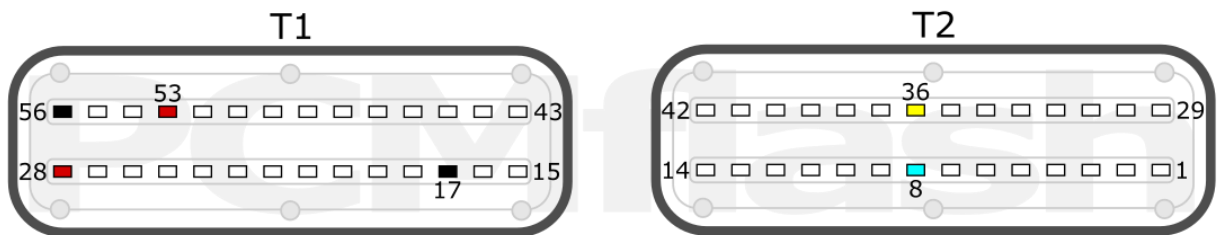

# PCMflash

Transmission Control Unit  
CVT19 (EAST80.11) TCU

<b>+12V</b>	T1: 28, 46, 56; T2: 3	<b>CAN-L</b>	T2: 42
<b>GND</b>	T1: 26	<b>CAN-H</b>	T2: 41

CHERY

pcmflash.ru

v.1

2022-06-11

# PCMflash

Transmission Control Unit  
CVT25 (EAST80.13) TCU

<b>+12V</b>	T1: 28, 53	<b>CAN-L</b>	T2: 8
<b>GND</b>	T1: 17, 56	<b>CAN-H</b>	T2: 36

CHERY

pcmflash.ru

v.1

2022-06-11