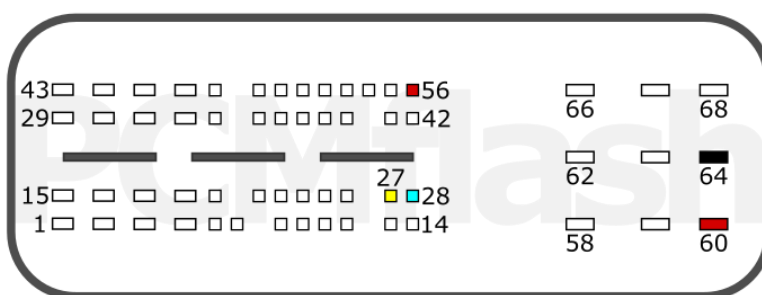

PCMflash

Transmission Control Unit

7DCT450 (EAST80.D1) TCU

+12V	56, 60	CAN-L	28
GND	64	CAN-H	27

HAVAL

pcmflash.ru

v.1

2022-06-12