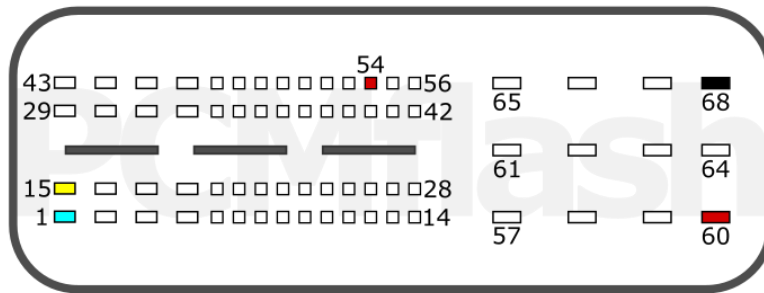

PCMflash

Transmission Control Unit

LuK-UDCT TCU

+12V	54, 60	CAN-L	1
GND	68	CAN-H	15

HONDA

pcmflash.ru

v.1

2022-02-20