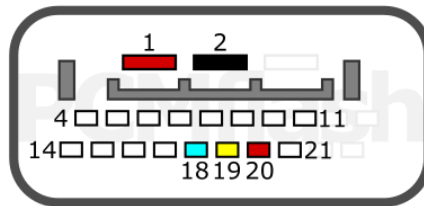

PCMflash

Transmission Control Unit

DL382 (0CK) TCU

+12V	1, 20	CAN-L	18
GND	2	CAN-H	19

AUDI

pcmflash.ru

v.1

2022-02-22