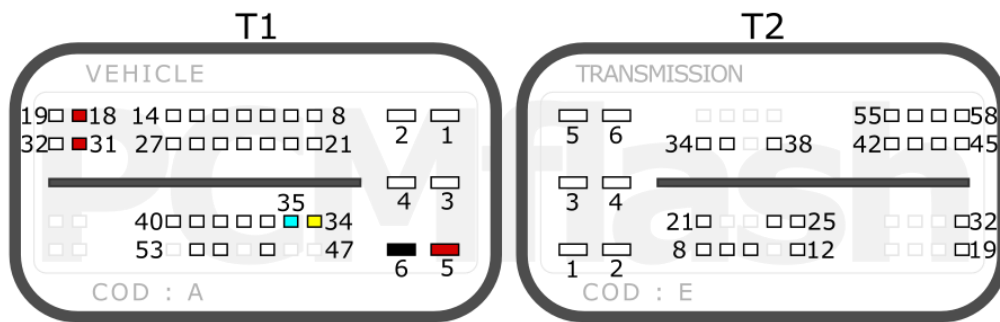

2022-02-22

PCMflash

Transmission Control Unit
DC0/DC4 Gen2 TCU

+12V	T1: 18, 31, 5	CAN-L	T1: 35
GND	T1: 6	CAN-H	T1: 34

RENAULT

pcmflash.ru

v.1

2022-02-19