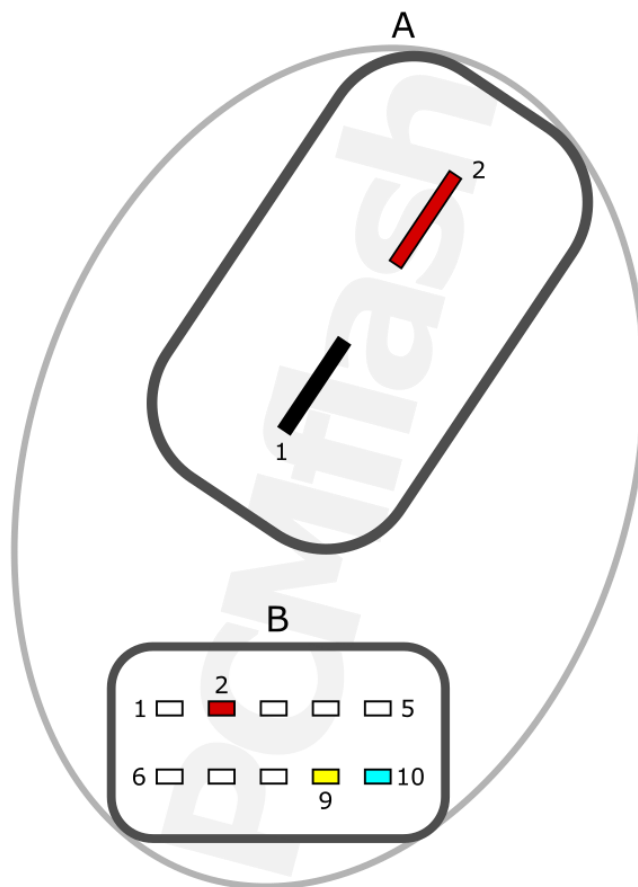

PCMflash

Transmission Control Unit

DQ400 TCU

+12V	A:2; B:2	CAN-L	B:10
GND	A:1	CAN-H	B:9

VAG

pcmflash.ru

v.1

2022-07-02