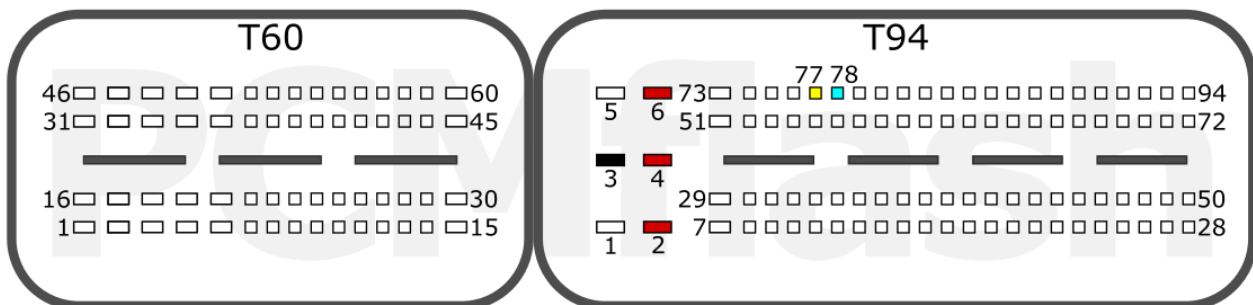

SIM2K-24x/341

SIM2K-24x 91 pin

+12V	T91: 75, 41	CAN-L	T91: 60
GND	T91: 2	CAN-H	T91: 77

SIM2K-24x 94 pin

+12V	T94: 4, 6, 51	CAN-L	T94: 78
GND	T94: 3	CAN-H	T94: 77

SIM2K-341

+12V	T94: 2, 4, 6	CAN-L	T94: 78
GND	T94: 3	CAN-H	T94: 77