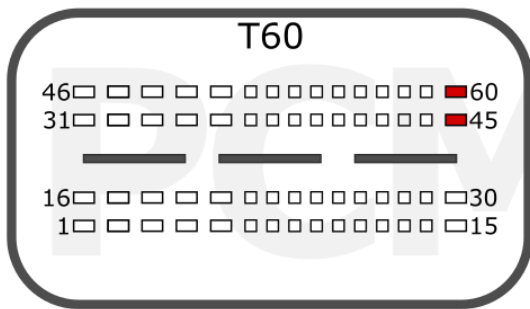

PCMflash

Engine Control Unit

MEG17.9.13

+12V	T60: 60, 45; T94: 5, 18	CAN-L	T94: 79
GND	T94: 1, 3	CAN-H	T94: 57

K/H