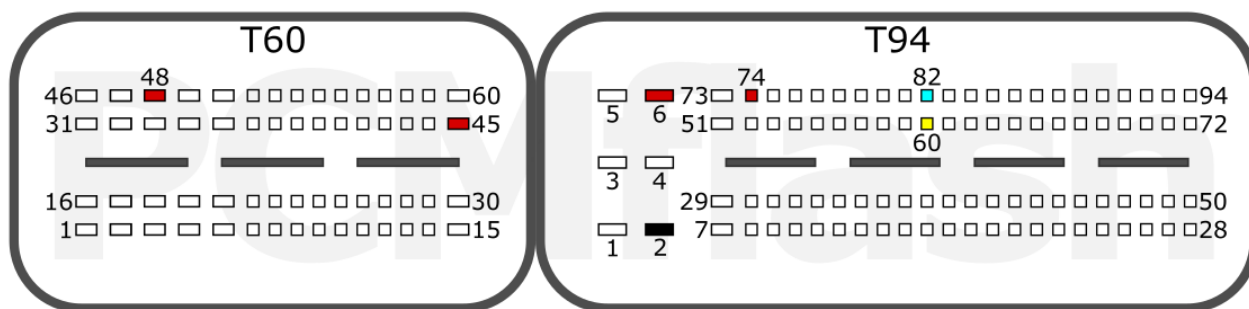

PCMflash

Engine Control Unit

MEG17.9.21

+12V	T60: 45, 48; T94: 6, 74	CAN-L	T94: 82
GND	T94: 2	CAN-H	T94: 60

K/H

pcmflash.ru

v.1

2021-12-10