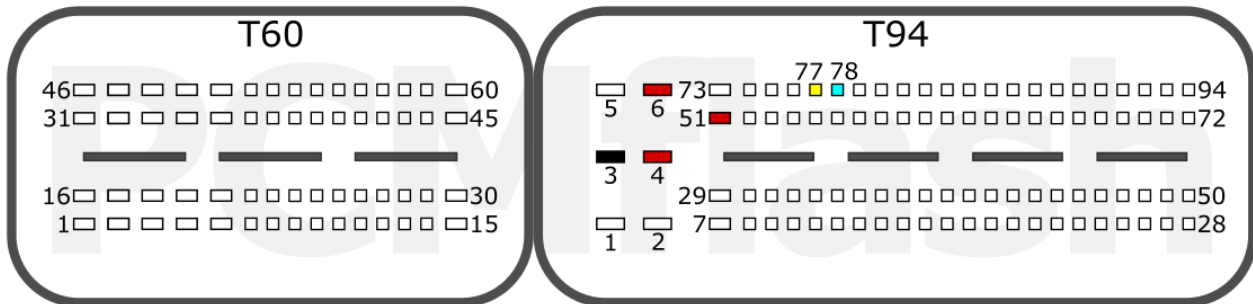

SIM2K-24x/341

SIM2K-24x 91 pin

+12V	T91: 75, 41	CAN-L	T91: 60
GND	T91: 2	CAN-H	T91: 77

SIM2K-24x 94 pin

+12V	T94: 4, 6, 51	CAN-L	T94: 78
GND	T94: 3	CAN-H	T94: 77

SIM2K-341

+12V	T94: 2, 4, 6	CAN-L	T94: 78
GND	T94: 3	CAN-H	T94: 77