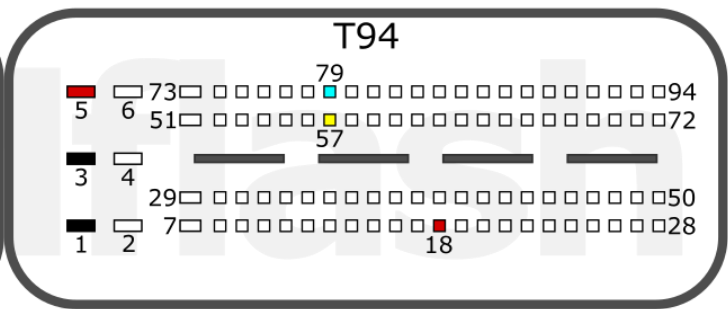

PCMflash

Engine Control Unit

MEG17.9.13

+12V	T60: 60, 45; T94: 5, 18	CAN-L	T94: 79
GND	T94: 1, 3	CAN-H	T94: 57

K/H