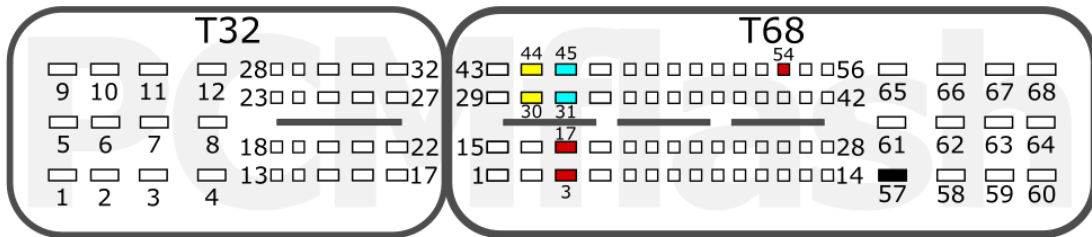

K/H

pcmflash.ru

v.1

2021-11-29

PCMflash

Engine Control Unit

SIM2K-305

+12V	T68: 3, 17, 54	CAN-L	T68: 45
GND	T68: 57	CAN-H	T68: 44
CCP CAN-L	T68: 31	CCP CAN-H	T68: 30