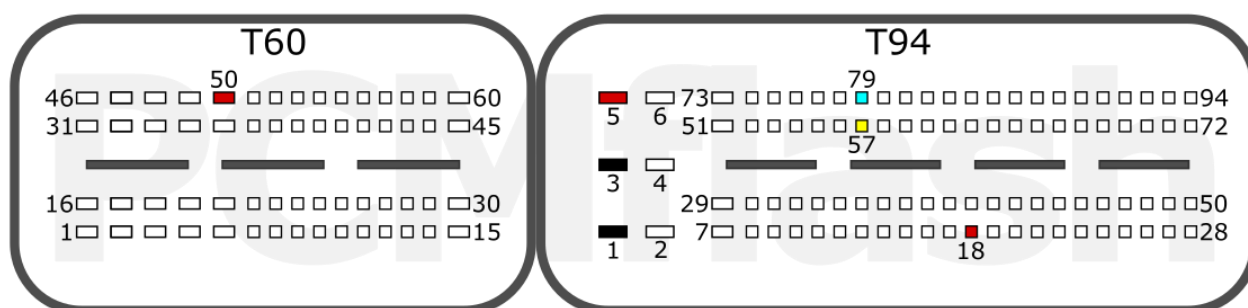

PCMflash

Engine Control Unit

MEG17.9.12

+12V	T60: 50, T94: 5, 18	CAN-L	T94: 79
GND	T94: 1, 3	CAN-H	T94: 57

K/H

pcmflash.ru

v.1

2021-12-10