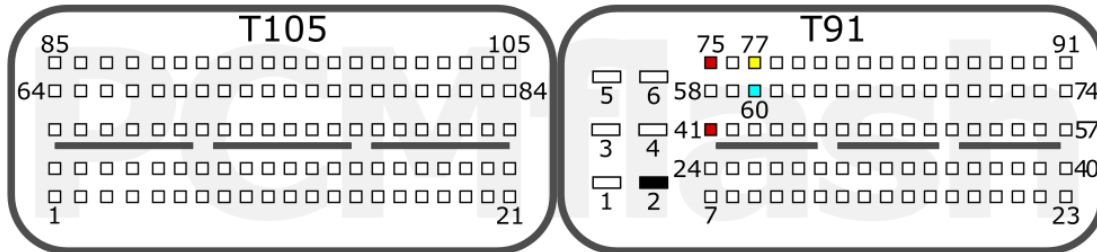

SIM2K-24x/341

SIM2K-24x 91 pin

+12V	T91: 75, 41	CAN-L	T91: 60
GND	T91: 2	CAN-H	T91: 77

SIM2K-24x 94 pin

+12V	T94: 4, 6, 51	CAN-L	T94: 78
GND	T94: 3	CAN-H	T94: 77

SIM2K-341

+12V	T94: 2, 4, 6	CAN-L	T94: 78
GND	T94: 3	CAN-H	T94: 77